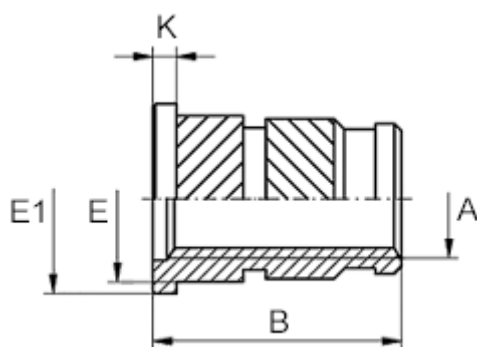

# Data Sheet

Article number: 12862000050800  
Description: KLEE-coil 862 000 050.800  
M5 Brass

## Measures

---

Female thread A	= M5
Flange diameter E1	= 8.0
Flange height	= 1.0
Length B	= 10.5
Min distance to edge	= 2.7
Outer diameter E	= 7.0
Recommended bore diameter W +0.1	= 6.4